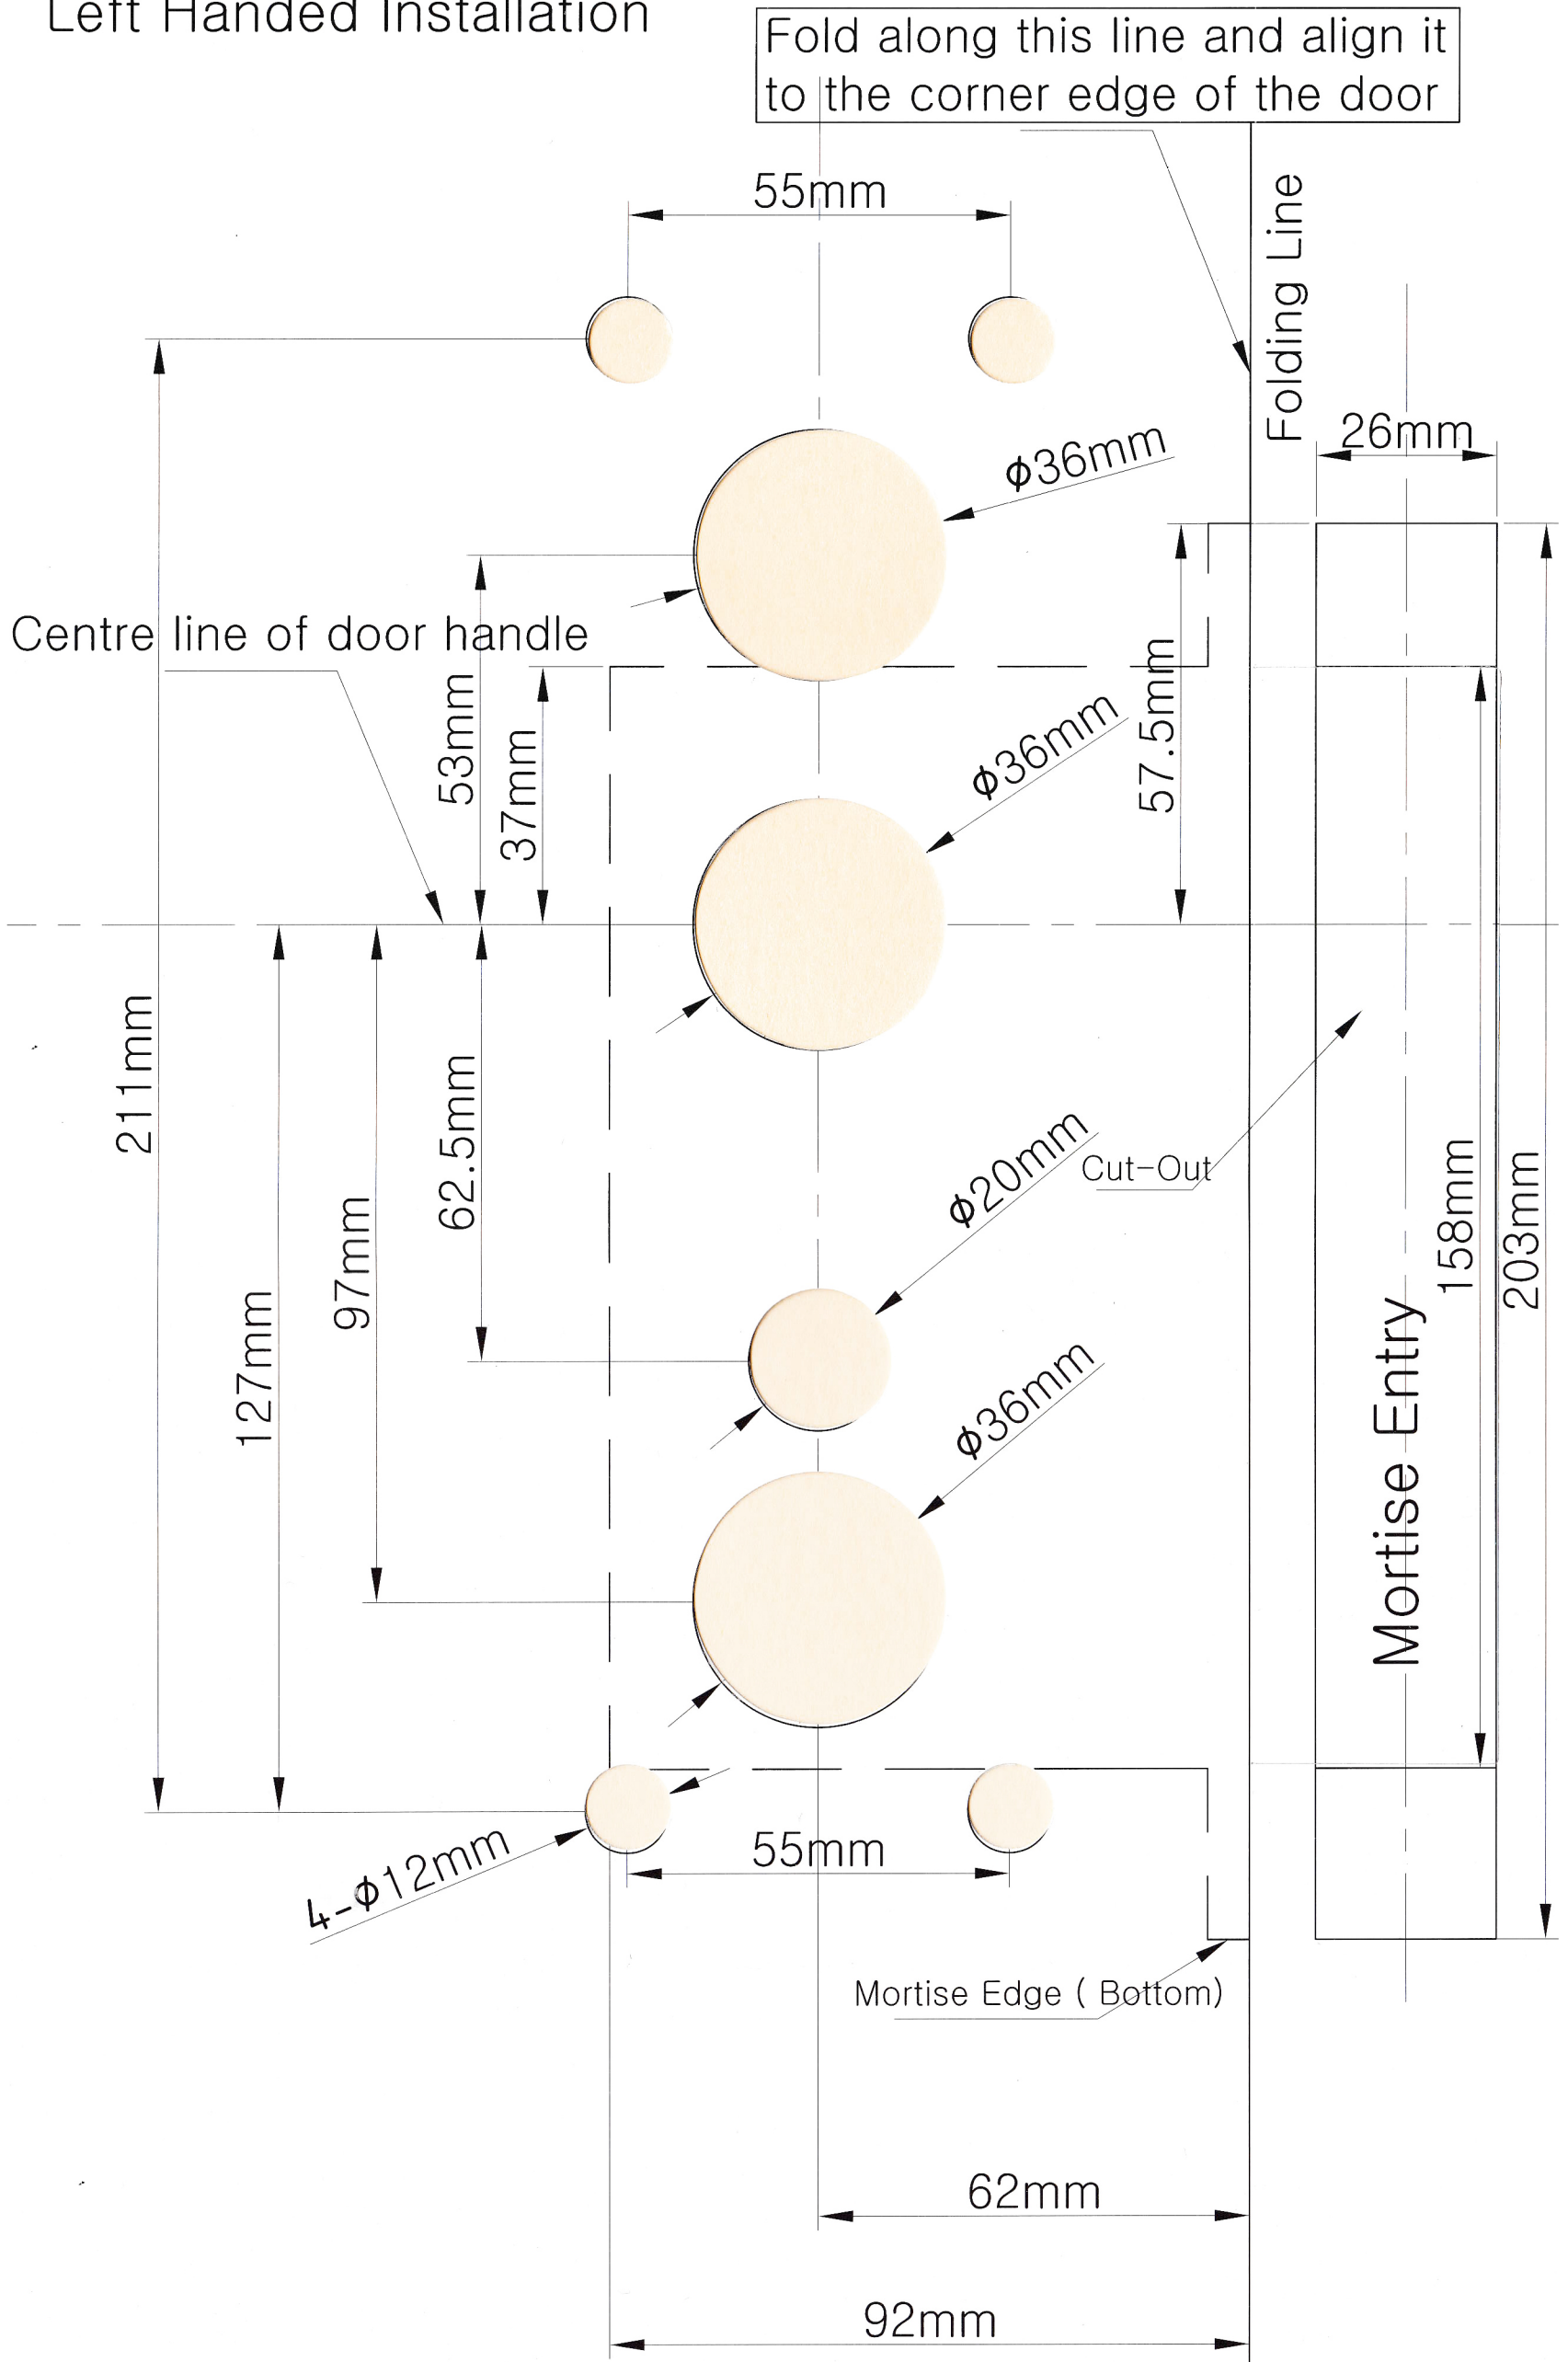

Left Handed Installation

Fold along this line and align it to the corner edge of the door

Right Handed Installation

Fold along this line and align it to the corner edge of the door